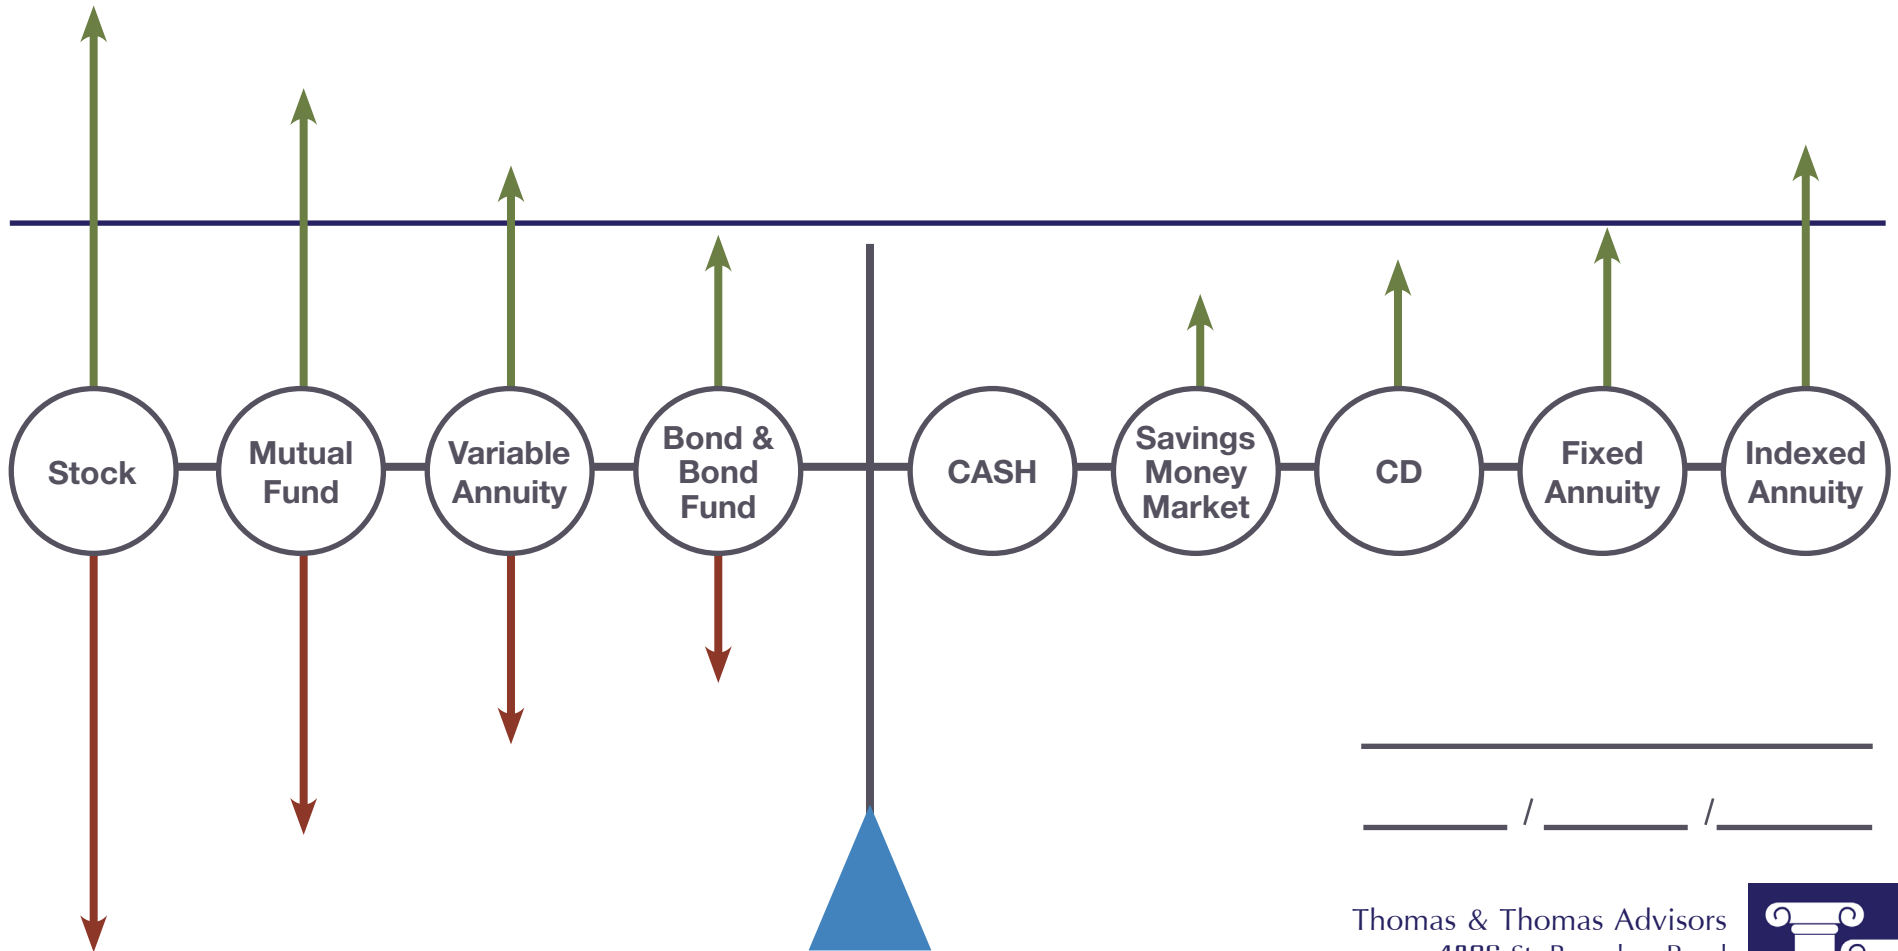

# Menu of Investment Choices

**Risk**

\_\_\_\_\_ %

**Safe**

\_\_\_\_\_ %

Thomas & Thomas Advisors  
4806 St. Barnabas Road  
Suite 1662  
Temple Hills, Maryland 20757  
PH: 240-838-7785